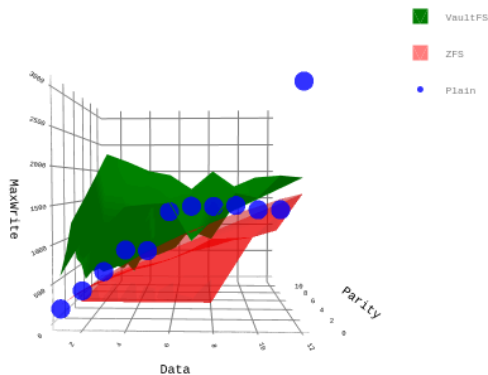

SWISS
VAULT

Performance Report

VaultFS vs ZFS (Scalability + Performance Benchmarks Results)

Click on the images below to access the full 360° view.

3D Mesh and Scatter Plot of Data Variables (VaultFS vs ZFS vs Plain)

3D Mesh and Scatter Plot of Data Variables (VaultFS vs ZFS vs Plain)

The above images display the results for the consistent performance of VaultFS. The linked interactive visualizations highlight the robust capabilities of VaultFS, superior to ZFS and the below table helps us understand the exceptional scalability that supports the above feature. The color ■ highlights the limitations to the parity structure of ZFS, which VaultFS overcomes with infinitely scalable parity to offer better performance and robustness. The instances where ZFS transfer speeds are higher, are highlighted by ■ and the instances where VaultFS performs better than ZFS, are highlighted by ■.