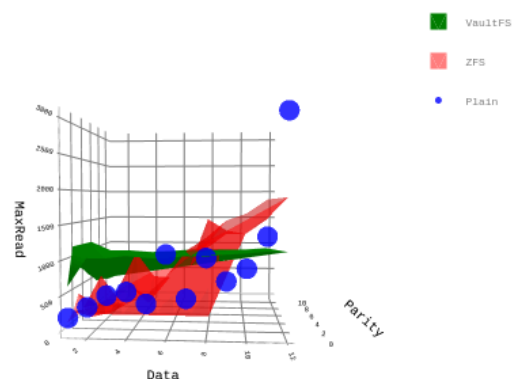

SWISS
VAULT

Performance Report

VaultFS vs ZFS (Scalability + Performance Benchmarks Results)

Click on the images below to access the full 360° view.

3D Mesh and Scatter Plot of Data Variables (VaultFS vs ZFS vs Plain)

3D Mesh and Scatter Plot of Data Variables (VaultFS vs ZFS vs Plain)

The above images display the results for the consistent performance of VaultFS. The linked interactive visualizations highlight the robust capabilities of VaultFS, superior to ZFS and the below table helps us understand the exceptional scalability that supports the above feature. The color ■ highlights the limitations to the parity structure of ZFS, which VaultFS overcomes with infinitely scalable parity to offer better performance and robustness. The instances where ZFS transfer speeds are higher, are highlighted by ■ and the instances where VaultFS performs better than ZFS, are highlighted by ■.